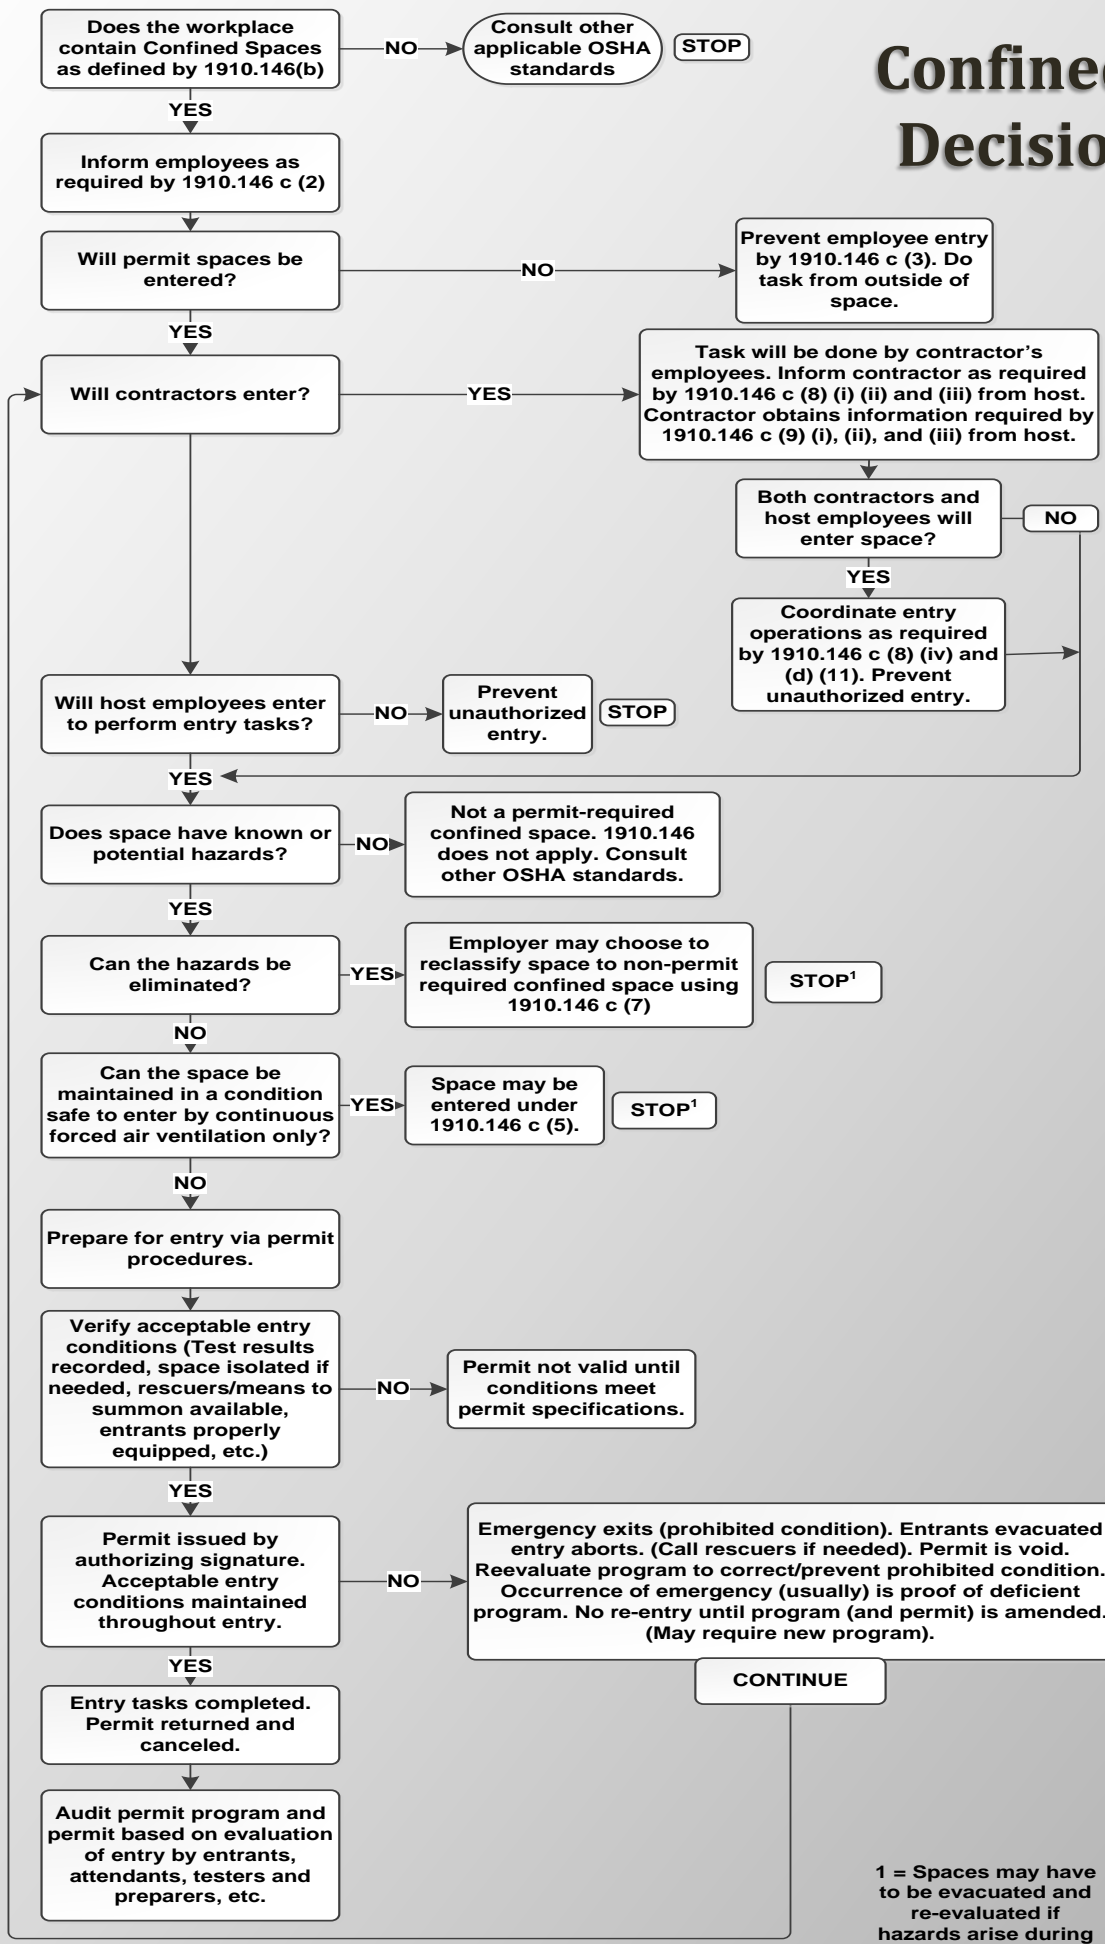

Confined Space Decision Tree

1 = Spaces may have to be evacuated and re-evaluated if hazards arise during entry